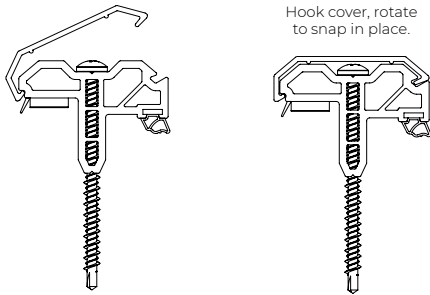

KEYSTONE FRAME COVER INSTALLATION