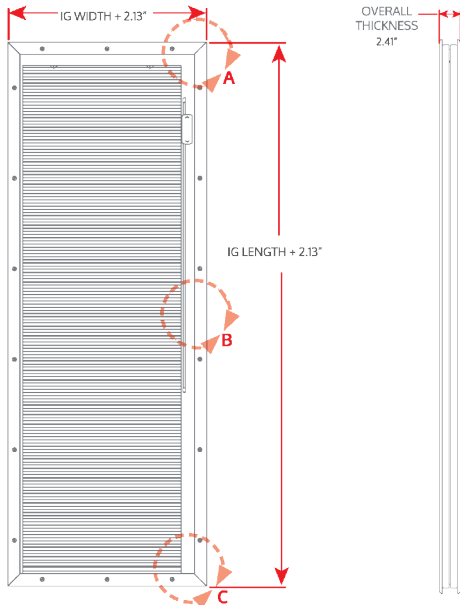

IMPACT RATED DOORGLASS BLINDS + GLASS

FOR HINGED EXTERIOR DOORS