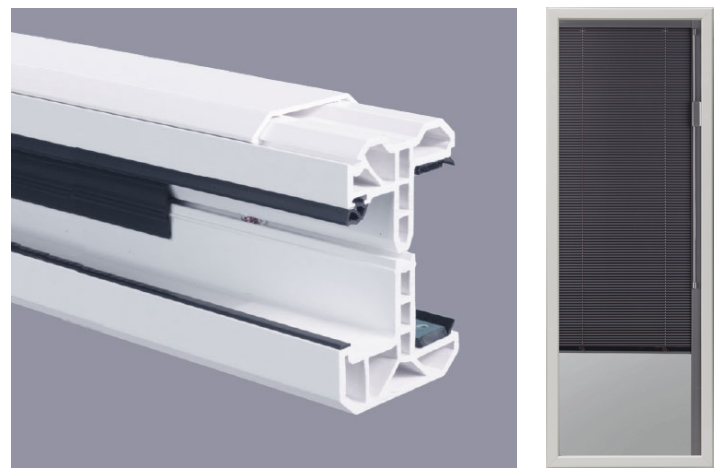

IMPACT RATED DOORGLASS BLINDS + GLASS

FOR HINGED EXTERIOR DOORS

THE BEST-SELLING BLINDS BETWEEN GLASS

Available for Entry and Hinged Patio Doors.

LIGHT AND PRIVACY CONTROL

The perfect levels of light and privacy are yours to control. Our superior EasyGlide System allows our blinds to tilt completely closed, keeping you safe from prying eyes and comfortable from unwanted light.

EASY TO OPERATE

The ergonomically placed operator lets you raise, lower, and tilt your blinds the entire length of the doorglass with only the slightest movement. No reaching or stooping is needed to adjust the blinds.

LOW MAINTENANCE

Since our blinds are enclosed between two panels of glass, you never need to dust which decreases allergens in your home. Entry Doorglass carries a 20-year warranty on blinds, glass seal and operator for long-term performance in your exterior door.

SAFETY

With no dangling cords, Entry Doorglass is certified safe for children and pets. All of our enclosed blinds are offered in tempered safety glass.

ATTENTION TO DETAIL

We prioritized style and design by offering several colors and paid attention to aesthetic details, such as covering the cords with a bottom rail and matching all the visible components. Choose from an Aluminum or Keystone® Impact Rated doorglass frame and Clear or Low-E glass.

OPERATION

IG Thickness	1.22"
Doorglass	20x36, 22x36, 20x64, 22x64, 20x80, 22x80
Sidelights	8x36, 8x64, 14x64, 8x80, 14x80
Doors	1.66" to 1.80" thick

*Size availability may vary by color.

SLATE GRAY

WHITE