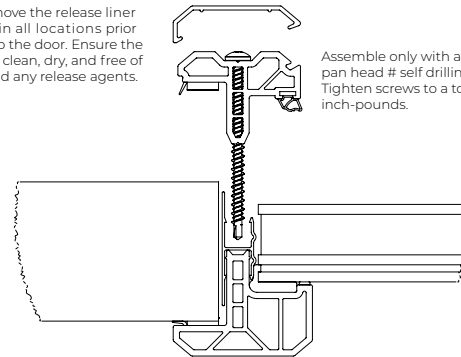

KEYSTONE FRAME ASSEMBLY VIEW

OPERATION	
Blind Function	Raise, Lower, and Tilt
EasyGlide Operator	Single Shot
Capillary Tube	Do not block, crush or cut
Operator Hand Position	Right-Hand Only

CODE OF COMPLIANCE	
IGCC (seal)	ASTM E2190 seal certification
ASTM (laminated glass)	ASTM C1172
ANSI (interior glass)	ANSI Z97.1 safety glazing
ASTM (interior glass)	ASTM C1036-16 flatness & C1048-18 tempered
ANSI (safety)	ANSI / WCMA A100.1-14
Turtle Code Compliant	Meets sea turtle regulations (gray glass only)
ASTM (impact frame)	ASTM d3359-02 adhesion Florida Building Commission FL14935.1-4
HVHZ (doorglass)	HVHZ DP +/- 60
STC (doorglass)	STC 39
ENERGY STAR®	Can use in doors to meet ENERGY STAR® criteria

MATERIALS	
Spacer	Intercept®, tin plated steel
Glass (Clear)	1/8" Tempered safety glass
Laminated Glass (Clear)	(2) 1/8" clear glass, .090 PVB inner layer
Laminated Glass (Gray Tinted)	1/8" clear glass, .090 PVB inner layer 1/8" turtle compliant glass
Laminated Glass (Low-E)	1/8" clear glass, .090 PVB inner layer 1/8" hardcoat Low-e glass
Frame	uPVC
Blind Slat	12.5 mm wide aluminum UV stabilized coating
Sealant	Dual seal equivalent
Desiccant	Desiccant matrix (moisture & chemical management)
Decorative Cover Caps	UV stabilized, heat tolerant polymer

MAINTENANCE	
Glass	Clean with soap and water or quality window cleaner
Frame	Wash with soap and water

WARRANTY	
20 year limited blind and glass seal warranty