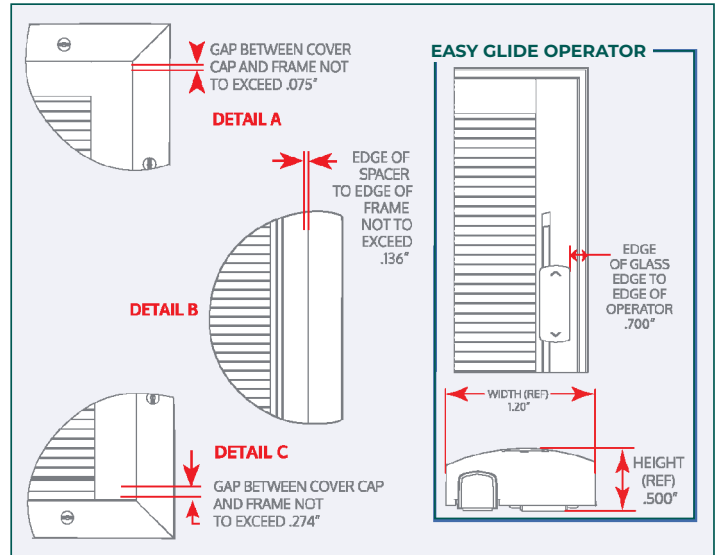

KEYSTONE FRAME COVER INSTALLATION